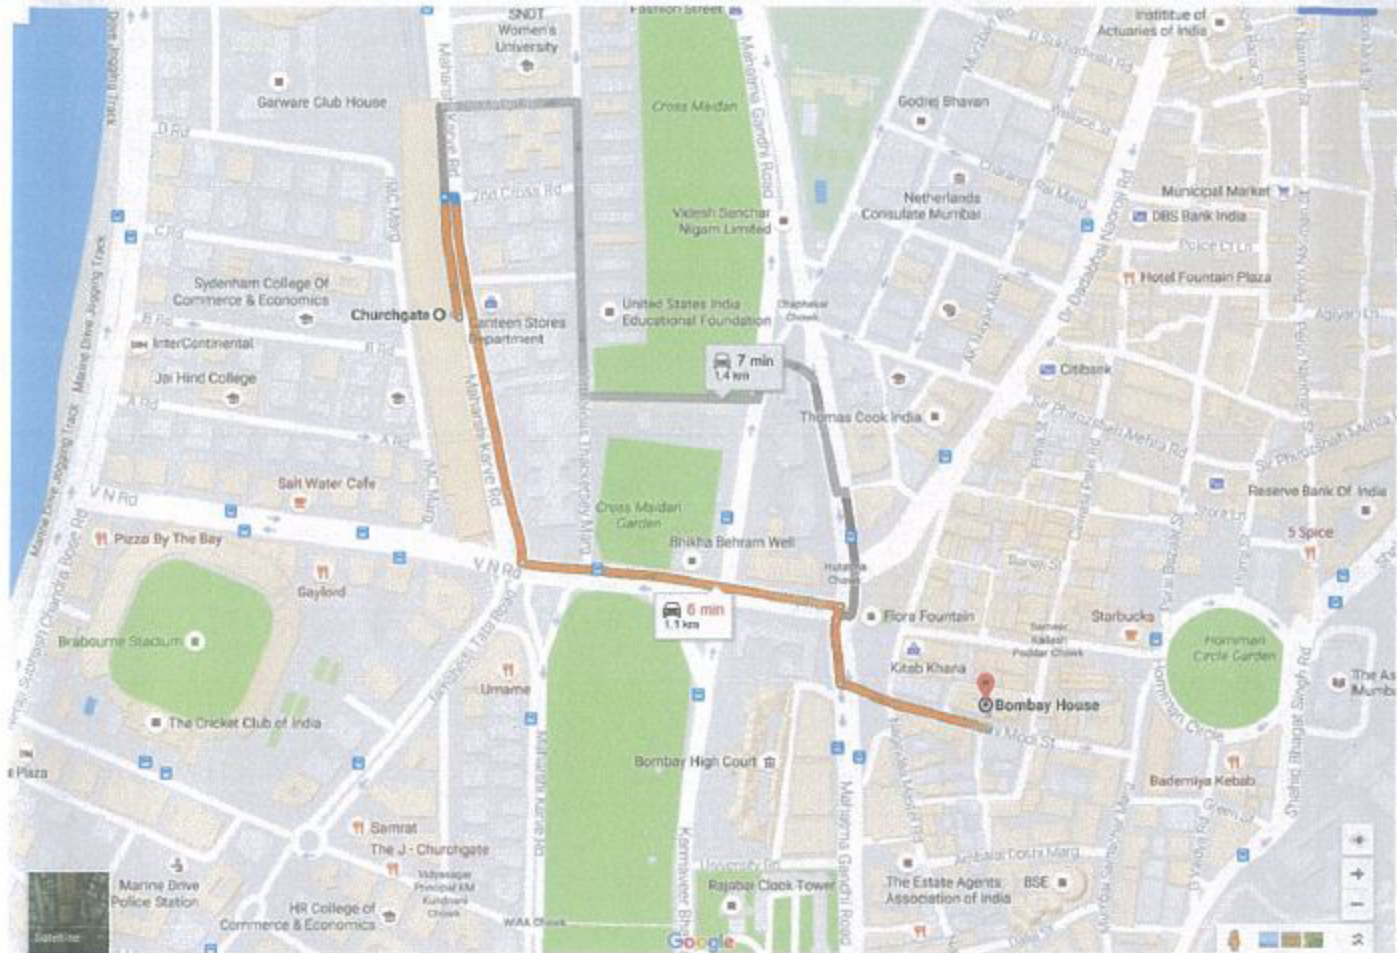

## Route Map for the AGM Venue

Address:- 4<sup>th</sup> floor, Bombay House, 24, Homi Mody Street, Fort, Mumbai – 400001  
Route from Churchgate station to Bombay House – 6 mins (1.1 Km)